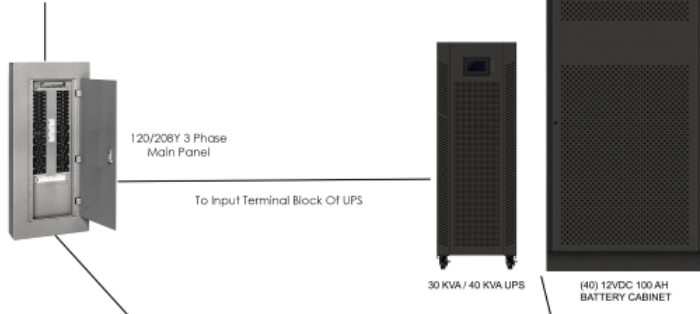

# UTILITY POWER

120/208Y 3 Phase UPS + Battery Cabinet  
 VENDOR: Battery Backup Power, Inc.  
 WEBSITE: www.batterybackuppower.com  
 40KVA SKU: BBP-AR-33-40K-WEBP

120/208Y 3 Phase 25KW Load Bank With KW Sensing And Automatic Load Leveling/Regulation Minimum Load Set To Protect Against Reverse Power Conditions (Regenerative Power From Elevator)  
 \*\*\*Included in BBP Elevator Regen Kit

# OPTIONAL TRANSFORMER

3 Phase Disconnect Switch  
 REQUIRED BY CODE

Single Phase Disconnect Switch  
 REQUIRED BY CODE