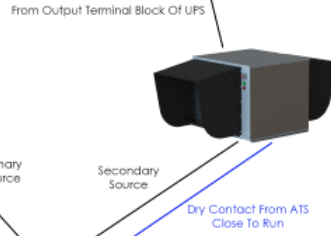

# UTILITY POWER

120/208Y 3 Phase UPS + Battery Cabinet  
 VENDOR: Battery Backup Power, Inc.  
 WEBSITE: www.batterybackuppower.com  
 40KVA SKU: BBP-AR-33-40K-WEBP

120/208Y 3 Phase 25KW Load Bank With KW Sensing And Automatic Load Leveling/Regulation Minimum Load Set To Protect Against Reverse Power Conditions (Regenerative Power From Elevator)  
 \*\*\*Included in BBP Elevator Regen Kit

# OPTIONAL TRANSFORMER

3 Phase Disconnect Switch  
 REQUIRED BY CODE

Single Phase Disconnect Switch  
 REQUIRED BY CODE